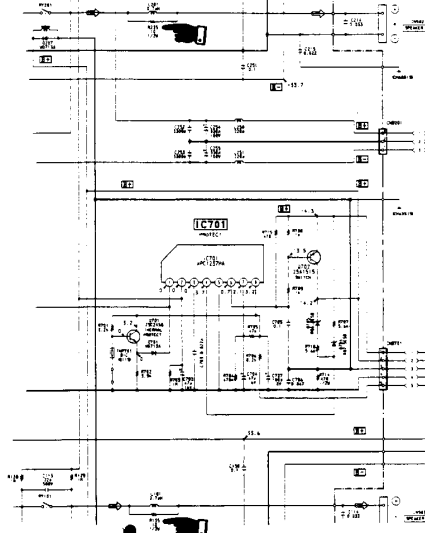

SONY

Car Stereo Service Bulletin

CSA-14

Model: XES-M1

No.284

Subject: R 135, R 235 Overheat

Date: May 21, 1993

Symptom:

(**) R 135 and R 235 show signs of overheating. Operation of the unit appears to be unaffected.

Solution: Replace R 135 and R 235 with parts having a higher power rating.

REF	FORMER		NEW	
	DESCRIPTION	PART NUMBER	DESCRIPTION	PART NUMBER
R 135, R 235	RESISTOR, 10 OHM, 1/2 W	1-247-727-11	RESISTOR, 10 OHM, 2 W	1-212-372-11

Reference: Tokyo FAX TX-USA93051
Autoflagged - YES

PRINTED IN USA
CSA-14593-3