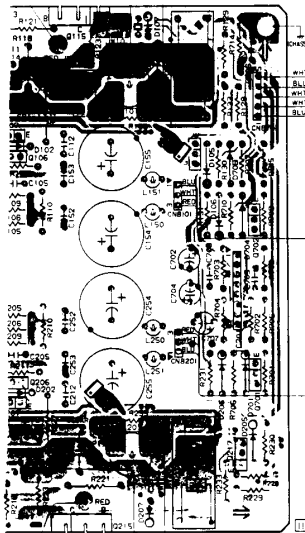

SONY

Car Stereo Service Bulletin

CSA-14

Model: XES-M1

No.284

Subject: R 135, R 235 Overheat

Date: May 21, 1993

Symptom:

(**) R 135 and R 235 show signs of overheating. Operation of the unit appears to be unaffected.

Solution: Replace R 135 and R 235 with parts having a higher power rating.

REF	FORMER		NEW	
	DESCRIPTION	PART NUMBER	DESCRIPTION	PART NUMBER
R 135, R 235	RESISTOR, 10 OHM, 1/2 W	1-247-727-11	RESISTOR, 10 OHM, 2 W	1-212-372-11

Reference: Tokyo FAX TX-USA93051
Autoflagged - YES

PRINTED IN USA
CSA-14593-3